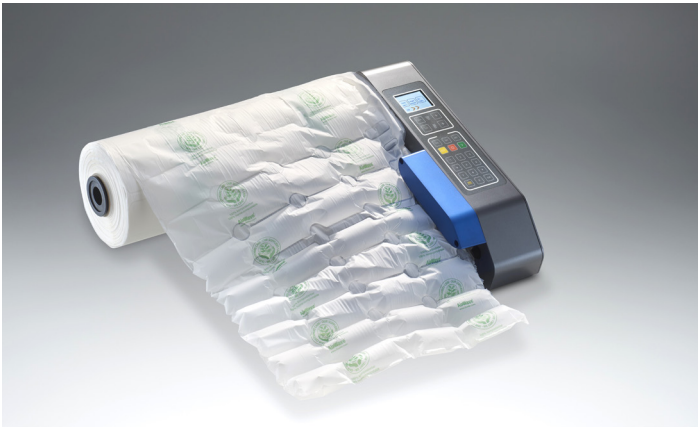

## AirWavePRO – the most profitable AirCushion System

The AirWavePRO is the most innovative air cushion machine from Floeter. With numerous new features and even more speed, it impresses with outstanding reliability. Weighing just 5.8 kg, the AirWavePRO is just as compact and flexible to use as the other machines in the AirWave family. It supplies up to 4 workstations with proven air cushions or mats. All Floeter accessories are compatible. The newly designed display provides a better overview and user-friendliness.

Weight (kg)	5.6
Output (m/min)	8 - 24
Quilt production	yes
Chain production	yes
Film thickness (µm)	12 - 35
Meters/roll (m)	320 - 3000
Standard roll format in stock	94

DE 2024-07

AIR CUSHIONS AND WRAPPERS

## AirWavePRO – flexible, modular and efficient

Your advantages at a glance:

- High-quality modern design
- 8-pin connection socket
- Lock function, one-key technology
- Double sealing unit for low wear on belts and rollers
- 4program locations
- 5,8 kg lightweight
- CE, ETL and RoHS approved
- 6 - 24 m/min. fast/ 4 levels
- Impulse heating for short heat-up time t
- Universal power supply 115 - 230 Volt
- Bluetooth-control